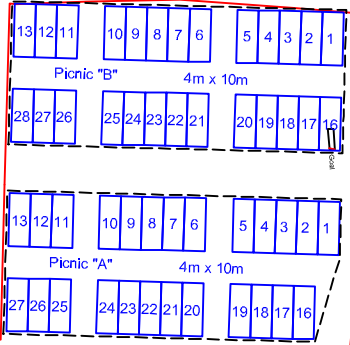

Exit / Entrance

60 Bays

Exit / Entrance

Exit 16m

Tennis Courts

Discovery Vitality Fitness Challenge 20m x 20m

Goodhope FM

Gig Rig

Beer Tent 15m x 15m

Exit / Entrance

Legend	
---	Designated Alcohol consumption area.
G	Gas Storage Area
■	Marquee Structure

Cricket Pitch

VOC Medical Facility
School Buildings

Kiddies Area

Coke Area 15m x 40m

Rub Tent 10m x 10m

H

Medals 25 x 5

Medical 6m x 6m

Emergency Vehicle Parking

Volunteers 10m x 10m

15m x 15m

Timed

Non-Timed

Discovery Staff 25m x 25m

20m x 20m

Discovery Kitchen 10m x 10m

Cape Times 10m x 10m

Discovery Kitchen 10m x 10m

15m

Medical Chute